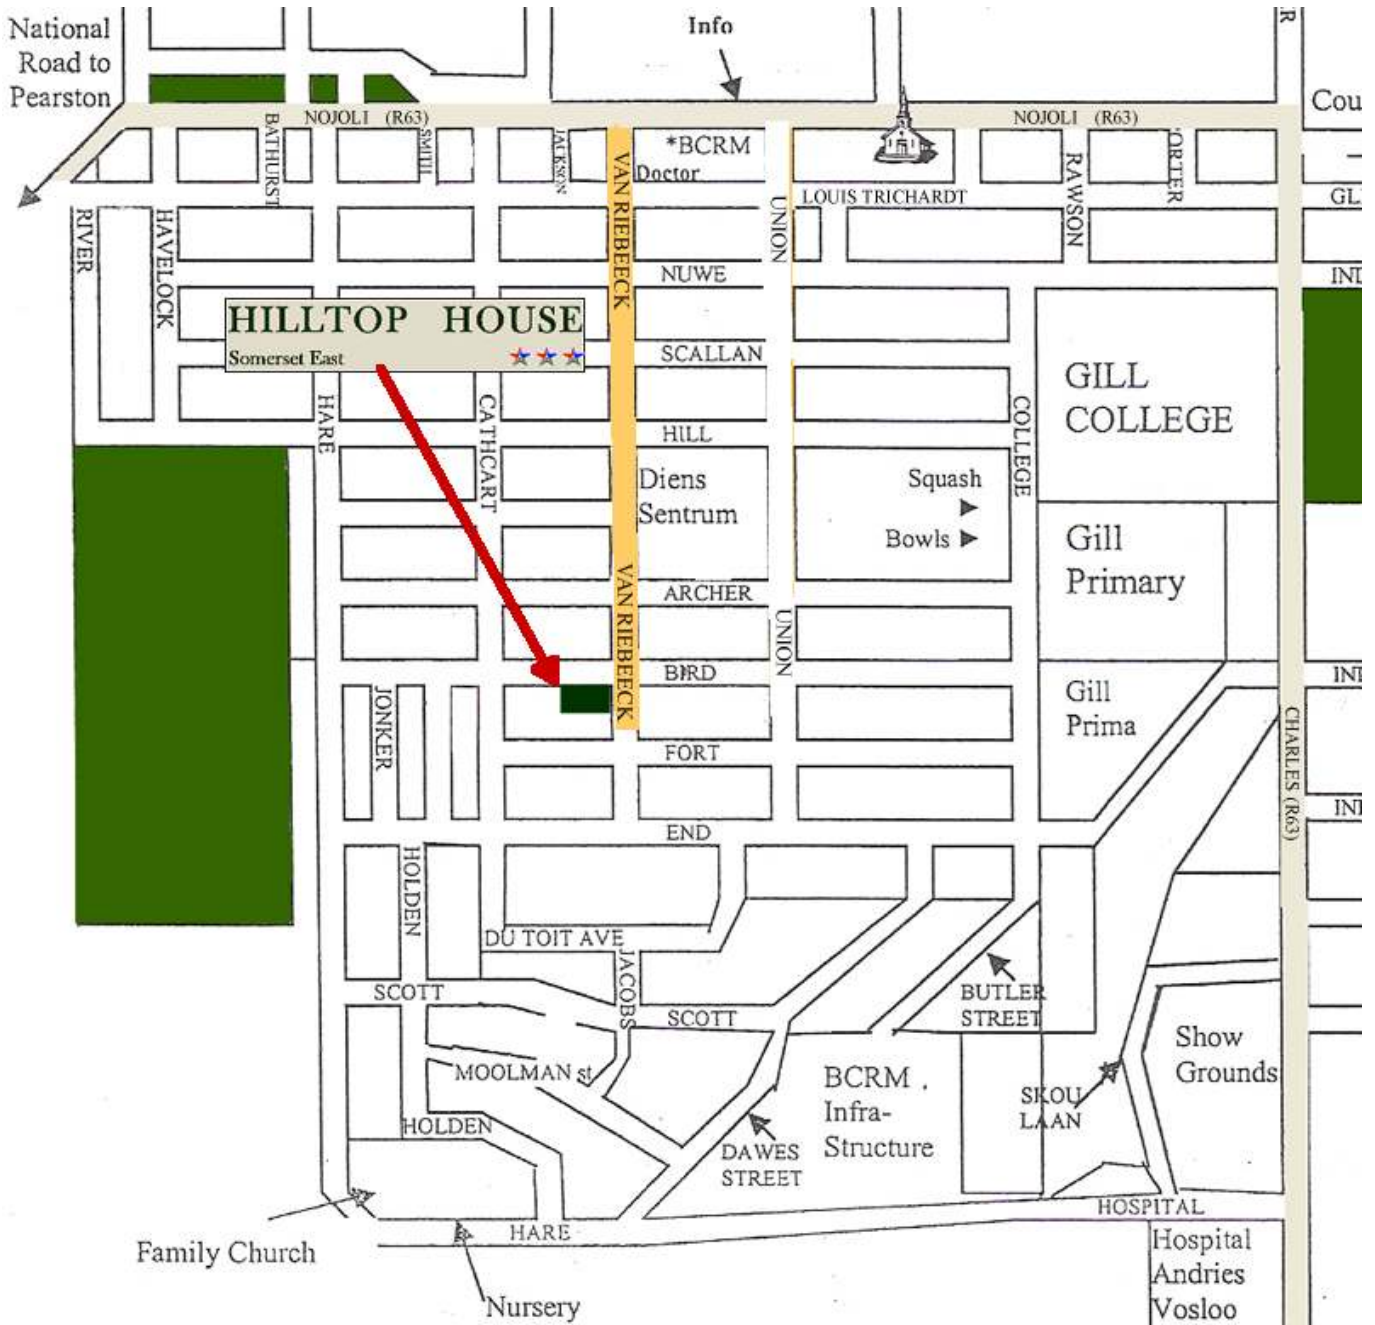

# HILLTOP HOUSE

Somerset East

Liz Vermaak Phone : 083 554 4656

## Directions

Hilltop House is at the corner of Bird and van Riebeeck Streets. The easiest way is to turn from Nojoli Street (the R63 through town) two streets before or after the church, depending on which way you are approaching, and follow van Riebeeck Street. Be aware that the road names are marked, often rather indistinctly, on the kerbs at the corners.